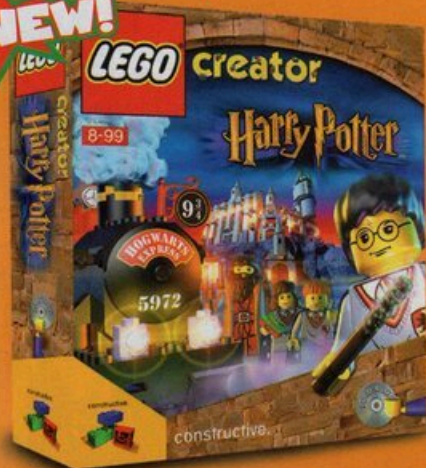

Computer and Video Games

NEW!